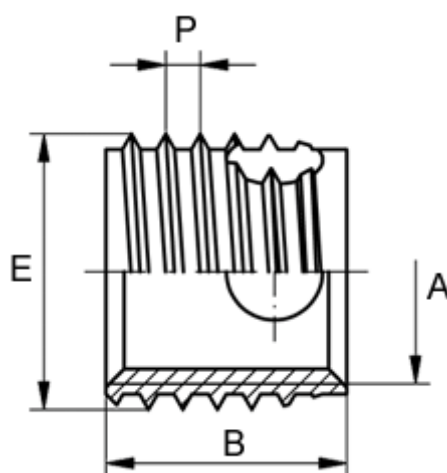

Article number: 12347000080800  
Description: KLEE-coil 347 000 080.800  
M 8 Brass

## Measures

Female thread A	= M8
Length B	= 9
Male thread E	= 10.0
Min hole depth blind hole	= 11
Pre-drilled max	= 9.6
Pre-drilled min	= 9.4
Thread pitch P	= 1.25
Type	= 347 000 080 ...